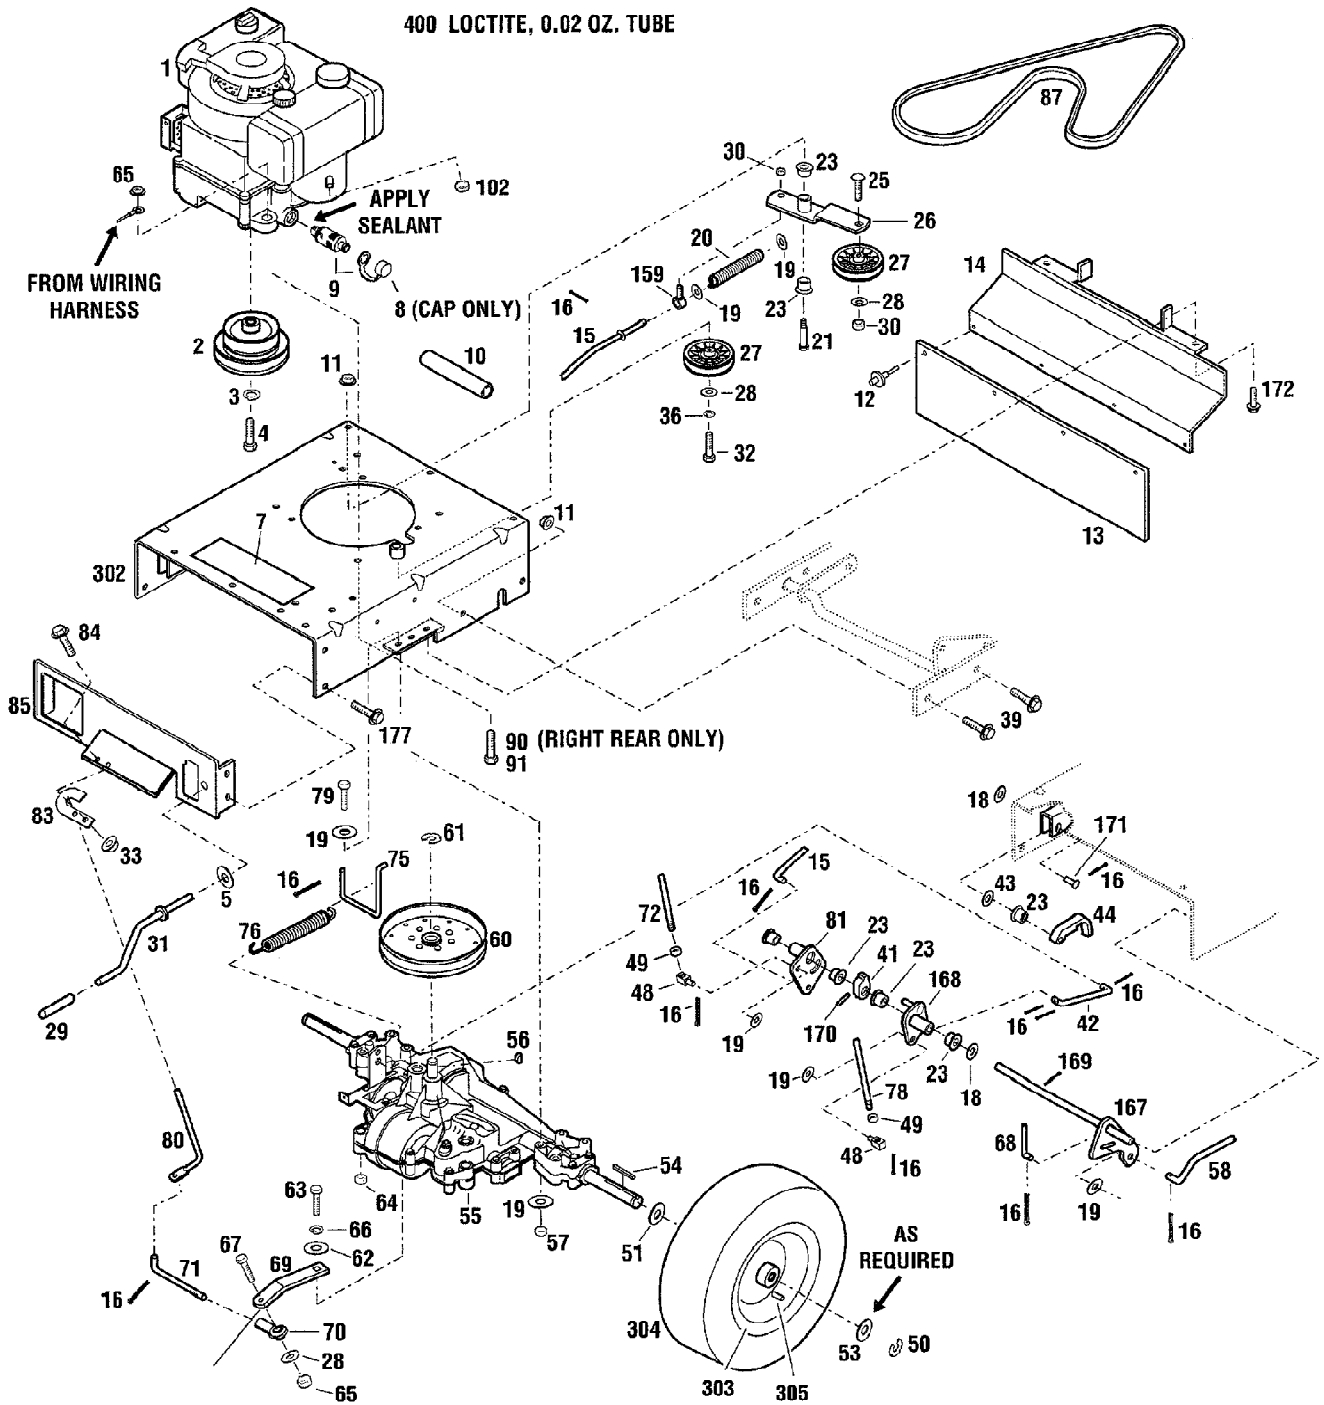

34363 Wide Cut 33" Combo Drive Assembly

34363 Wide Cut 33" Combo
Drive Assembly

Page 2 of 13

Ref #	Part Number	Qty	S/P/F	Description
1		1		Engine Order parts from your local authorized engine service dealer. Refer to engine for model / type number.
2	1769904	1	/P	Engine Pulley
3	1100244	1	S	Lock Washer, 7/16
4	1740949	1	/P	Bolt, 7/16-20 x 1-3/4
5	1773599	1	/P	Washer, Nylon
7	1915475	1		Warning Decal
8	1766326	1		Oil Valve Cap
9	1768865	1	S	Oil Valve (Incl. Ref. 8)
10	1769006	1	S	Oil Drain Hose
11	1186393	5	/P	Flange Locknut, 3/8-16
12	1727379	4	/P	Pop Rivet, 3/16
13	1769870	1	/P	Flap
14	1769869001	1	/P	Flap Bracket
15	1769885	1	/P	Lower Transmission Rod
16	1185147	8	S	Cotter Pin, 3/32 x 5/8
18	1890234	1	S	Flat Washer, 1/2
19	1107382	5	/P	Flat Washer, 5/16
20	1711864	1	/P	Compression Spring
21	1763219	1	/P	Shoulder Bolt
23	1715538	2	/P	Nyliner, 1/2
25	1748393	1		Carriage Bolt, 3/8-16 x 1-3/4
26	1764920	1	S	Idler Arm
27	1756151	2	/P	Idler Pulley
28	1107383	3	S	Flat Washer, 3/8
29	1715685	1	/P	Plastic Grip
30	1733398	1	S	Top Locknut, 3/8-16
31	1915831	1	/P	Lift Crank Assembly
32	1100086	1	S	Bolt, 3/8-16 x 1-3/4
33	1186389	4	/P	Flange Locknut, 1/4-20
36	1100243	1	S	Lock Washer, 3/8
39	1186347	4	S	Flange Lock Screw, 3/8-16 x 1
41	1769881	1	/P	Interlock Cam
42	1769877	1	/P	Lower Brake Rod
43	1702646	3	/P	Washer, Flat 1/2
44	1770361	1	/P	Interlock Latch
48	1725264	2	/P	Swivel Block
49	1186258	2	S	Jam Nut, 5/16-18
50	1185388	2	S	Retaining Ring
51	1708012	4	S	Flat Washer
53	1701447	A/R	/P	Special Washer
54	1769781	2	S	Square Key, 3/16 x 2-1/2
55		1		Transmission Assembly, Model 915-029 (See "Peerless 3-Speed Transaxle"); Order parts from your local Peerless - Tecumseh dealer.
56	1104436	1	S	Woodruff Key, 3/16 x 3/4
57	1732499	4	/P	Top Locknut, 5/16-18
58	1770247	1	S	Lower Blade Rod
60	1770326	1	/P	Transaxle Pulley
61	1118808	1	/P	Retaining Ring