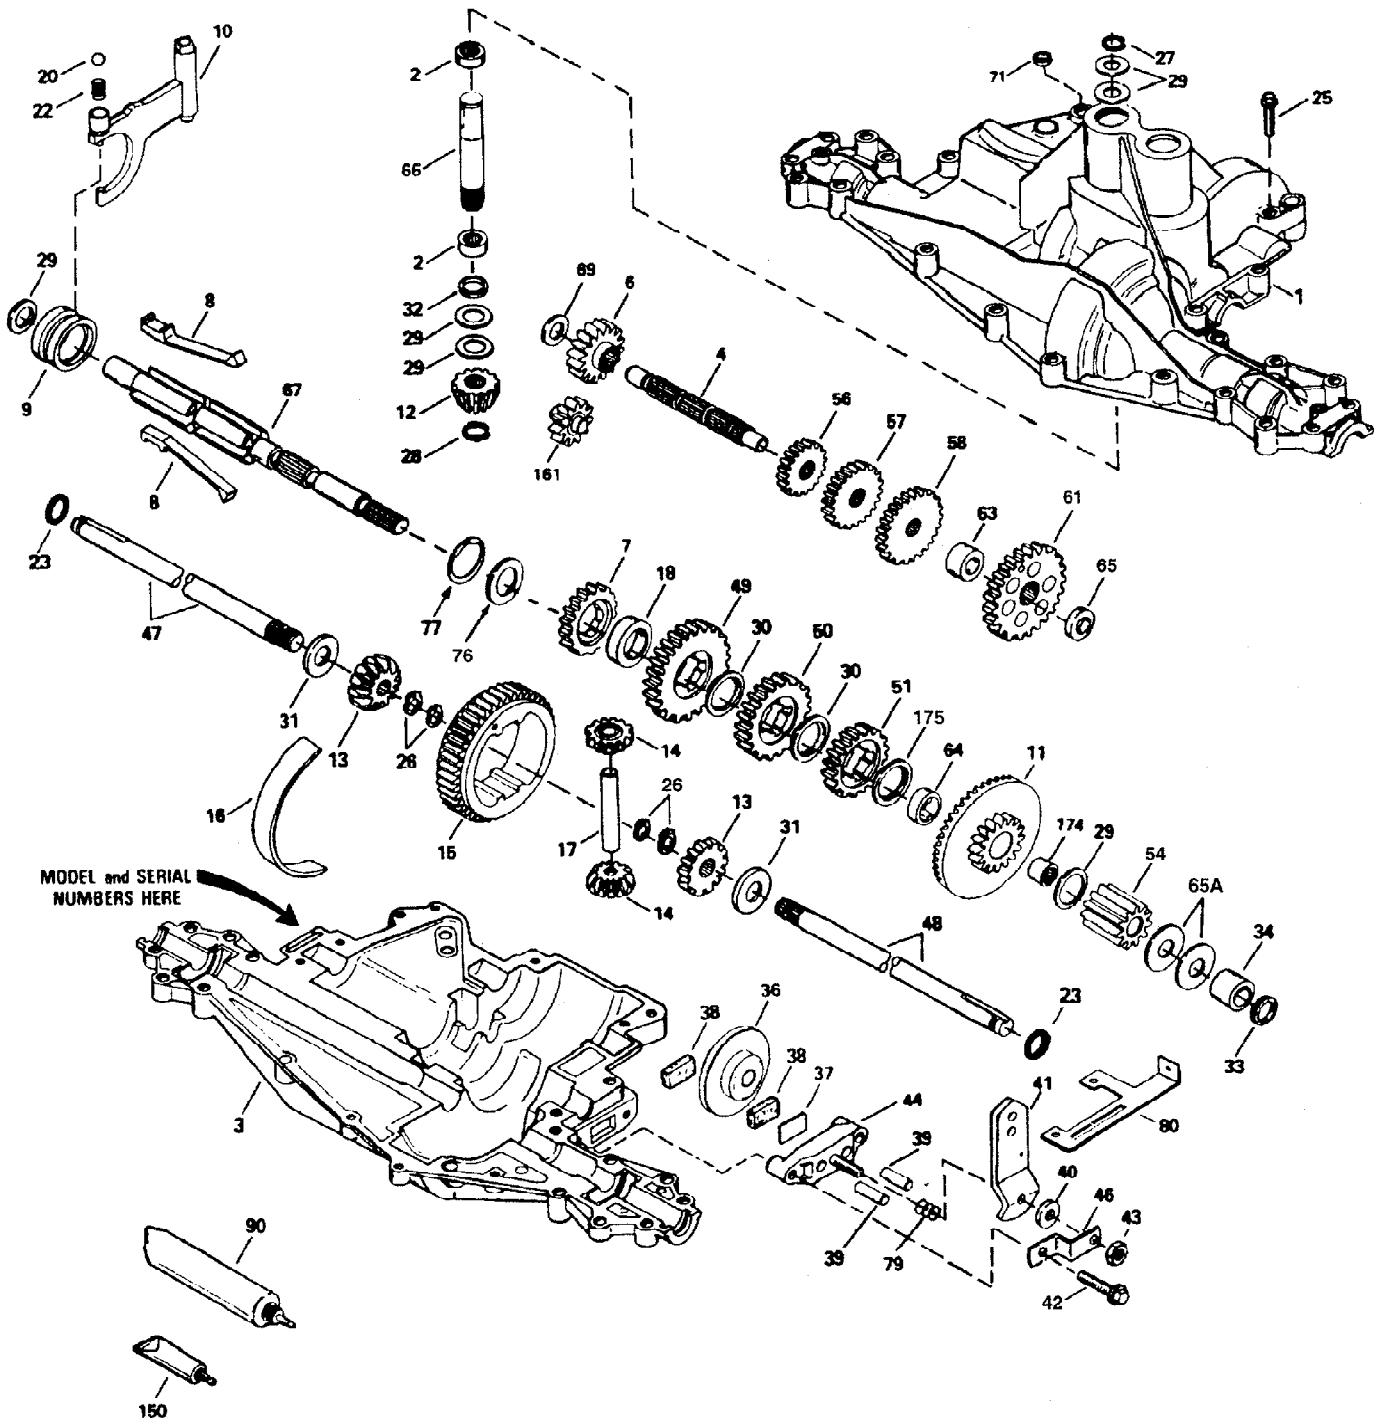

34363 Wide Cut 33" Combo
Peerless 3-Speed Transaxle

34363 Wide Cut 33" Combo
Peerless 3-Speed Transaxle

Page 12 of 13

Ref #	Part Number	Qty	S/P/F	Description
1	772113	1		Transaxle Cover
2	780086	2		Needle Bearing
3	770110	1		Transaxle Case
4	776300	1		Countershaft
6	778281	1		Spur Gear (16 teeth)
7	778122A	1		Spur Gear (22 teeth)
8	792160	4		Shift Key
9	784373	1		Shift Collar
10	784365	1		Shift Rod & Fork
11	778261	1		Bevel Gear & Bearing (Incl. 174)
12	778262	1		Bevel Pinion (14 teeth)
13	778221	2		Bevel Gear (16 teeth)
14	778068	2		Differential Pinion
15	778260	1		Ring Gear
16	786150	1		Bearing Strip
17	786139	1		Drive Pin
18	786147	1		Neutral Spacer
20	792077	1		Ball, 5/16" dia.
22	792079	1	S	Spring
23	788061	2	S	Seal Ring
25	792073	17		Screw, 1/4-20 x 1-1/4"
26	792125	4		Retaining Ring
27	792035	1	S	Retaining Ring
28	788040	1		Retaining Ring
29	780072	6	S	Washer
30	780108	2	S	Washer
31	780001	2		Washer
32	792001	1	S	"O" Ring
33	788076	1		"O" Ring
34	780159	1		Bushing
36	790071	1		Brake Disk
37	790007	1	S	Brake Pad Plate
38	799021	2		Brake Pad (pkg. of 2)
39	786026	2	S	Dowel Pin
40	792076A	1		Washer
41	790045	1		Brake Lever
42	792073	2		Screw, 1/4-20 x 1-1/4"
43	792075	1		Locknut, 5/16-24
44	790025	1		Brake Pad Holder
46	786086	1		Brake Lever Bracket
47	774747	1		Axle (16-1/4" long)
48	774888	1		Axle (11" long)
49	778123A	1	S	Spur Gear (25 teeth)
50	778122A	1		Spur Gear (22 teeth)
51	778273	1		Spur Gear (19 teeth)
54	778263	1		Spur Gear (11 teeth)
56	778127A	1		Spur Gear (25 teeth)
57	778128A	1		Spur Gear (28 teeth)
58	778129A	1		Spur Gear (30 teeth)
61	778265	1		Spur Gear (34 teeth)
63	786158	1		Spacer
64	786072	1		Output Shaft Spacer
65	780162	1		Washer