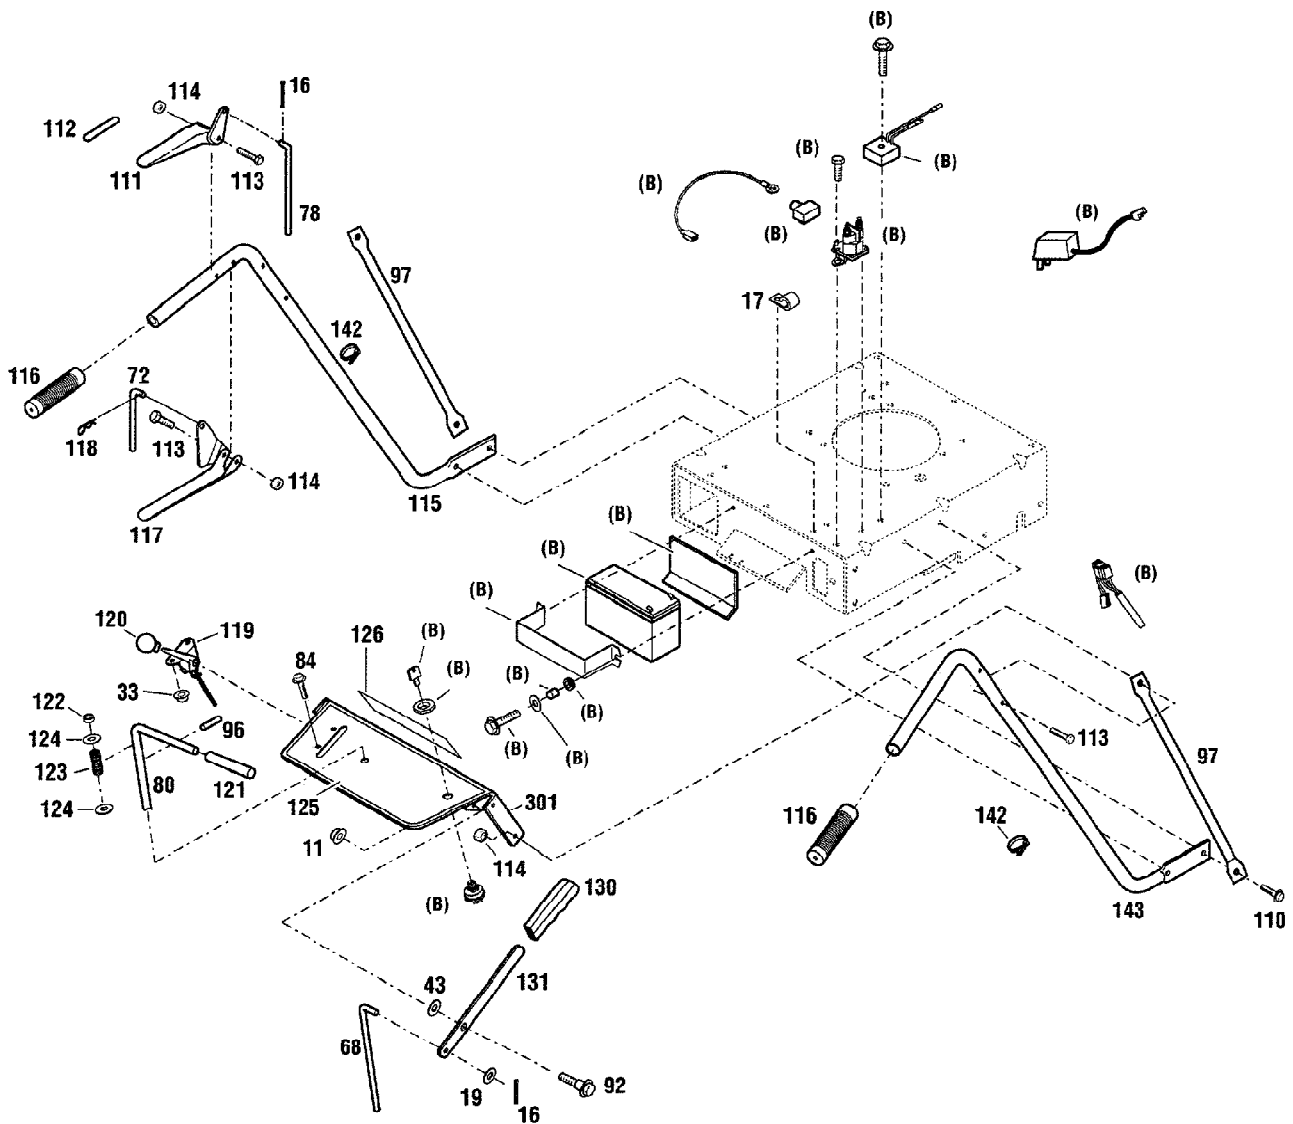

34363 Wide Cut 33" Combo
General Assembly

Page 7 of 13

Ref #	Part Number	Qty	S/P/F	Description
11	1186393	1	/P	Flange Locknut, 3/8-16
16	1185147	2	S	Cotter Pin, 3/32 x 5/8
17	1721252	1		J-Clip
19		1		UNKNOWN
33	1186389	2	/P	Flange Locknut, 1/4-20
43	1702646	1	/P	Flat Washer, 1/2
68	1769888	1	/P	Upper Blade Rod
72	1773607	1	/P	Upper Transmission Rod
78	1769872	1	/P	Upper Brake Rod
80	1769874	1	/P	Shift Rod
84	1186308	2	S	Flange Lock Screw, 1/4-20 x 1/2
92	1703051	1	/P	Shoulder Bolt
96	1185279	1	/P	Roll Pin, 1/4 x 2-1/4
97	1915545001	2	/P	Brace, Handlebar
110	1186329	4	S	Flange Lock Screw, 5/16 x 3/4
111	1770445001	1	/P	Control Handle
112	1768452	1		Operator Presence Control Decal
113	1915793	6	S	Screw, 1/4-20 x 1-3/4, Grade 8
114	1734398	2	S	Locknut, 1/4-20
115	1764922001	1	/P	Left Handlebar
116	1703539	2	S	Handle Grip
117	1773605001	1	/P	Control Handle
118	1717897	1	/P	Hair Pin, 5/64
119	1768191	1	S	Throttle Control
120	1737118	1	S	Knob
121	1737041	1	/P	Handle Grip
122	1715716	1	/P	Nylon Bushing
123	1721492	1	/P	Compression Spring
124	1107385	1	S	Flat Washer, 1/2
125	1768633	1		Warning Decal
126	1916849	1		Logo Decal
130	1764984	1	S	Handle Grip
131	1768223	1	/P	Mower Engage Lever
142	1735531	5	S	Plastic Tie
143	1764923001	1	/P	Right Handlebar
301	1916915	1		Console Assembly (Incl. Ref. 125)