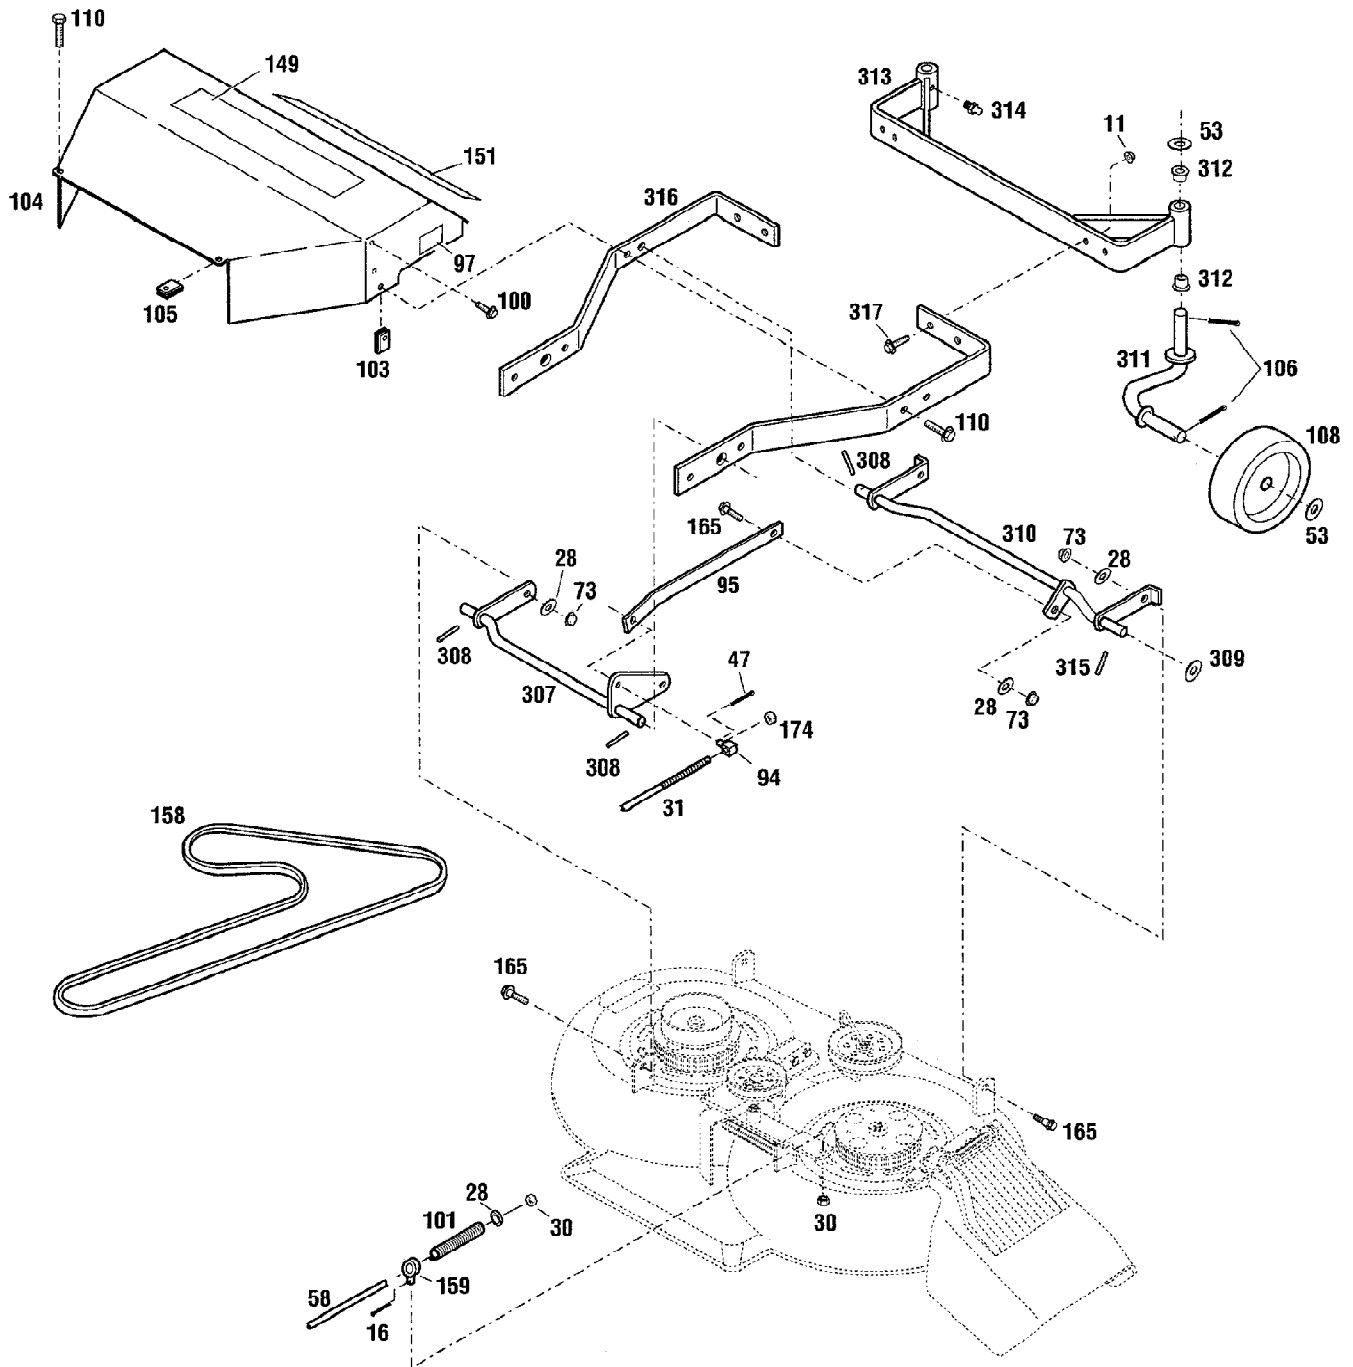

34363 Wide Cut 33" Combo
Front Frame Assembly

34363 Wide Cut 33" Combo
Front Frame Assembly

Page 5 of 13

Ref #	Part Number	Qty	S/P/F	Description
11	1186393	9	/P	Flange Locknut, 3/8-16
16	1185147	2	S	Cotter Pin, 3/32 x 5/8
28	1107383	6	S	Flat Washer, 3/8
30	1733398	2	S	Locknut, 3/8-16
31	1769895	1	S	Lift Crank
47	1100349	1	S	Cotter Pin
53	1701447	4	/P	Special Washer
58	1770247	1	S	Lower Blade Rod
73	1185506	5	S	Flange Locknut, 3/8-16
94	1768231	1	/P	Pivot Block
95	1769521001	1	/P	Leveler Bar
97	1915625	1	S	Cutting Height Decal
100	1769344	8	S	Tap Screw, #8 x 3/8
101	1769007	1	/P	Compression Spring
103	1185498	2	S	Speed Nut, 5/16-18
104	1764996001	1	S	Belt Guard
105	1185873	2	S	Speed Nut, 5/16-18
106	1100352	4	/P	Cotter Pin
108	1743891	2	S	Gage Wheel
110	1186329	2	S	Flange Lock Screw, 5/16 x 3/4
149	1916851	1		Logo Decal
151	1916850	1	S	33" Combination Deck Decal
158	1769767	1	/P	V-Belt
159	1769038	1		Eye Bolt
165	1754125	5	/P	Shoulder Bolt
174	1770355	1	S	Toplock Nut
307	1769903001	1	/P	Rear Lift Assembly
308	1185469	2	S	Roll Pin, 1/4 x 1
309	1107386	1	S	Flat Washer, 5/8
310	1770248001	1	/P	Front Lift Assembly
311	1768477001	2	/P	Spindle Assembly
312	1764140	4	/P	Flange Bearing
313	1769743001	1	S	Gage Support
314	1185976	2	S	Grease Fitting
315	1185759	2	/P	Drive Pin, 1/4 x 3
316	1769899001	2	S	Mower Support
317	1186347	4	S	Whizlock Screw, 3/8-16 x 1
?402	1735222	1	/P	Black Spray Paint Can, 13 Oz. Item not included with unit; order separately.