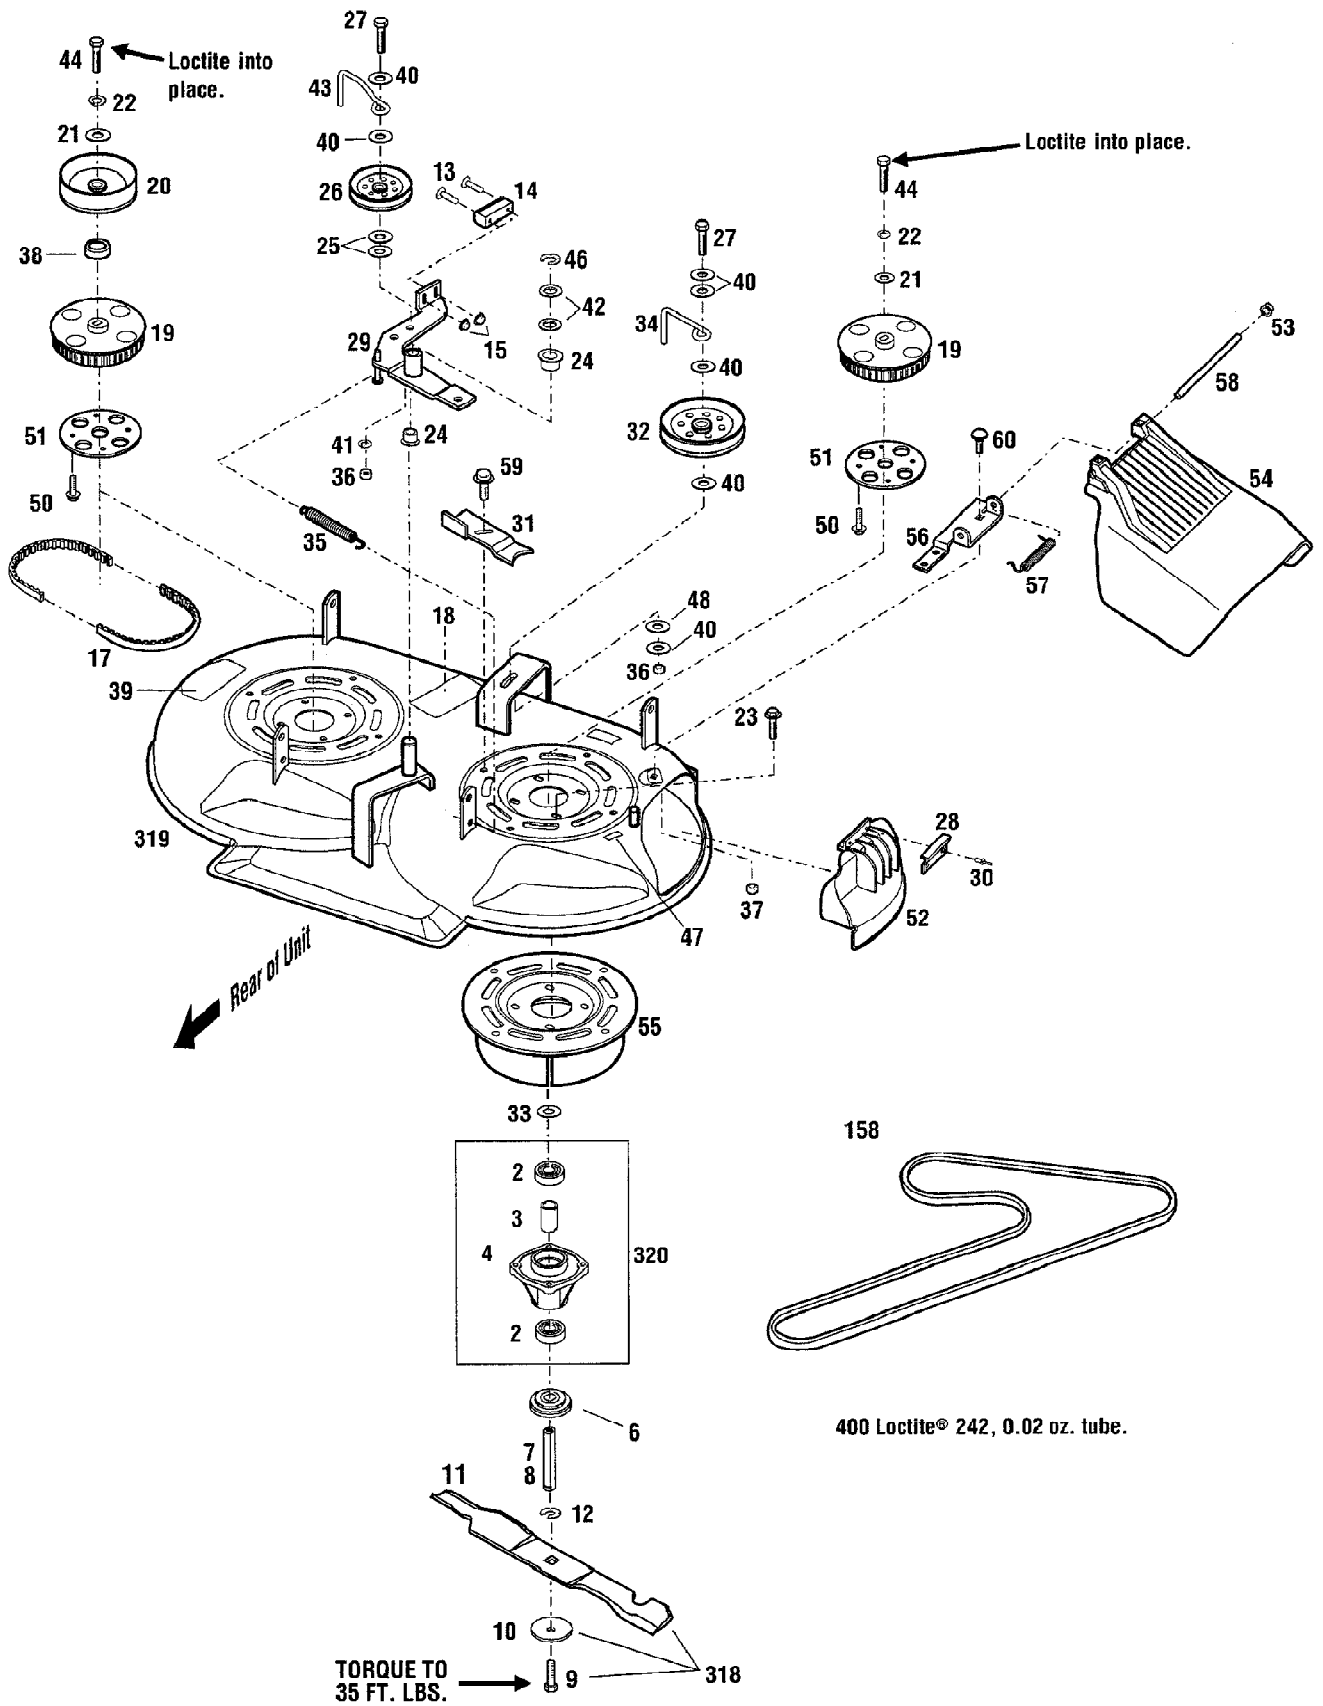

34363 Wide Cut 33" Combo
Mower Deck Assembly

34363 Wide Cut 33" Combo
Mower Deck Assembly

Page 9 of 13

Ref #	Part Number	Qty	S/P/F	Description
2	1185574	4	S	Ball Bearing
3	1746869	2	/P	Spacer
4	1765092	2	S	Mower Spindle
6	1765029	2	/P	Blade Spacer
7	1766061	1	S	Right Spindle Shaft
8	1768169	1	S	Left Spindle Shaft (long)
9	1765196	2	/P	Screw, 7/16-14 x 1
10	1765197	2	/P	Belleville Washer
11	1910917	2	/P	Blade, 33" Mulching
12	1185649	2	/P	Retaining Ring
13	1771081	2	/P	Flat Head Screw, #10-24 x 1-1/4
14	1771083	1	/P	Brake Pad
15	1185985	2	S	Nylon Locknut, #10-24
17	1773600	1	/P	Toothed Drive Belt
18	1915370	1		Caution Decal
19	1774220	2	S	Cogged Pulley, 56T
20	1769362	1	S	Drive Pulley
21	1736484	2	S	Flat Washer, 7/16
22	1100244	2	S	Lock Washer, 7/16
23	1773523	8	S	Flange Lock Screw, 5/16-18 x 1
24	1764140	2	/P	Flange Bushing
25	1701055	2	/P	Flat Washer
26	1762794	1	S	Idler Pulley
27	1100062	2	/P	Hex Head Capscrew, 3/8-16 x 2-1/2
28	1911054	1		Adapter Trim
29	1770803	1	/P	Idler Arm
30	1186059	2		Pop Rivet
31	1911021001	1	/P	Belt Tension Adjustment Bracket
32	1749911	1	/P	Idler Pulley
33	1766787	2	/P	Special Thrust Washer
34	1720717	1	/P	Belt Guide
35	1756595	1	/P	Extension Spring
36	1186231	2	S	Nut, 3/8-16
37	1732499	1	/P	Locknut, 5/16-18
38	1723996	1	/P	Pulley Spacer
39	1739687	1	/P	Danger Decal
40	1768818	7	S	Flat Washer, 3/8 x 3/4
41	1100243	1	S	Lock Washer, 3/8
42	1701447	2	/P	Flat Washer
43	1764135	1	/P	Belt Guide
44	1769397	2	/P	Screw, 7/16-14 x 1-1/4
46	1113527	1	S	Retaining Ring
47	1915369	1	S	Warning Decal
48	1185715	1	/P	Pyramid Washer, 3/8
50	1771925	8	S	Triplask Screw, 1/4-20 x 5/8
51	1771922001	2	/P	Sprocket Plate
52	1773642	1	S	Mulcher Cover, Fold-Up Style (Incl. Ref. 28 and 30)
53	1727342	2	S	Cap
54	1910931	1	S	Discharge Chute
55	1910948001	2	S	Weldment Doubler
56	1910951001	1	/P	Bracket, Chute Hinge
57	1910971	1	/P	Spring, Discharge Chute